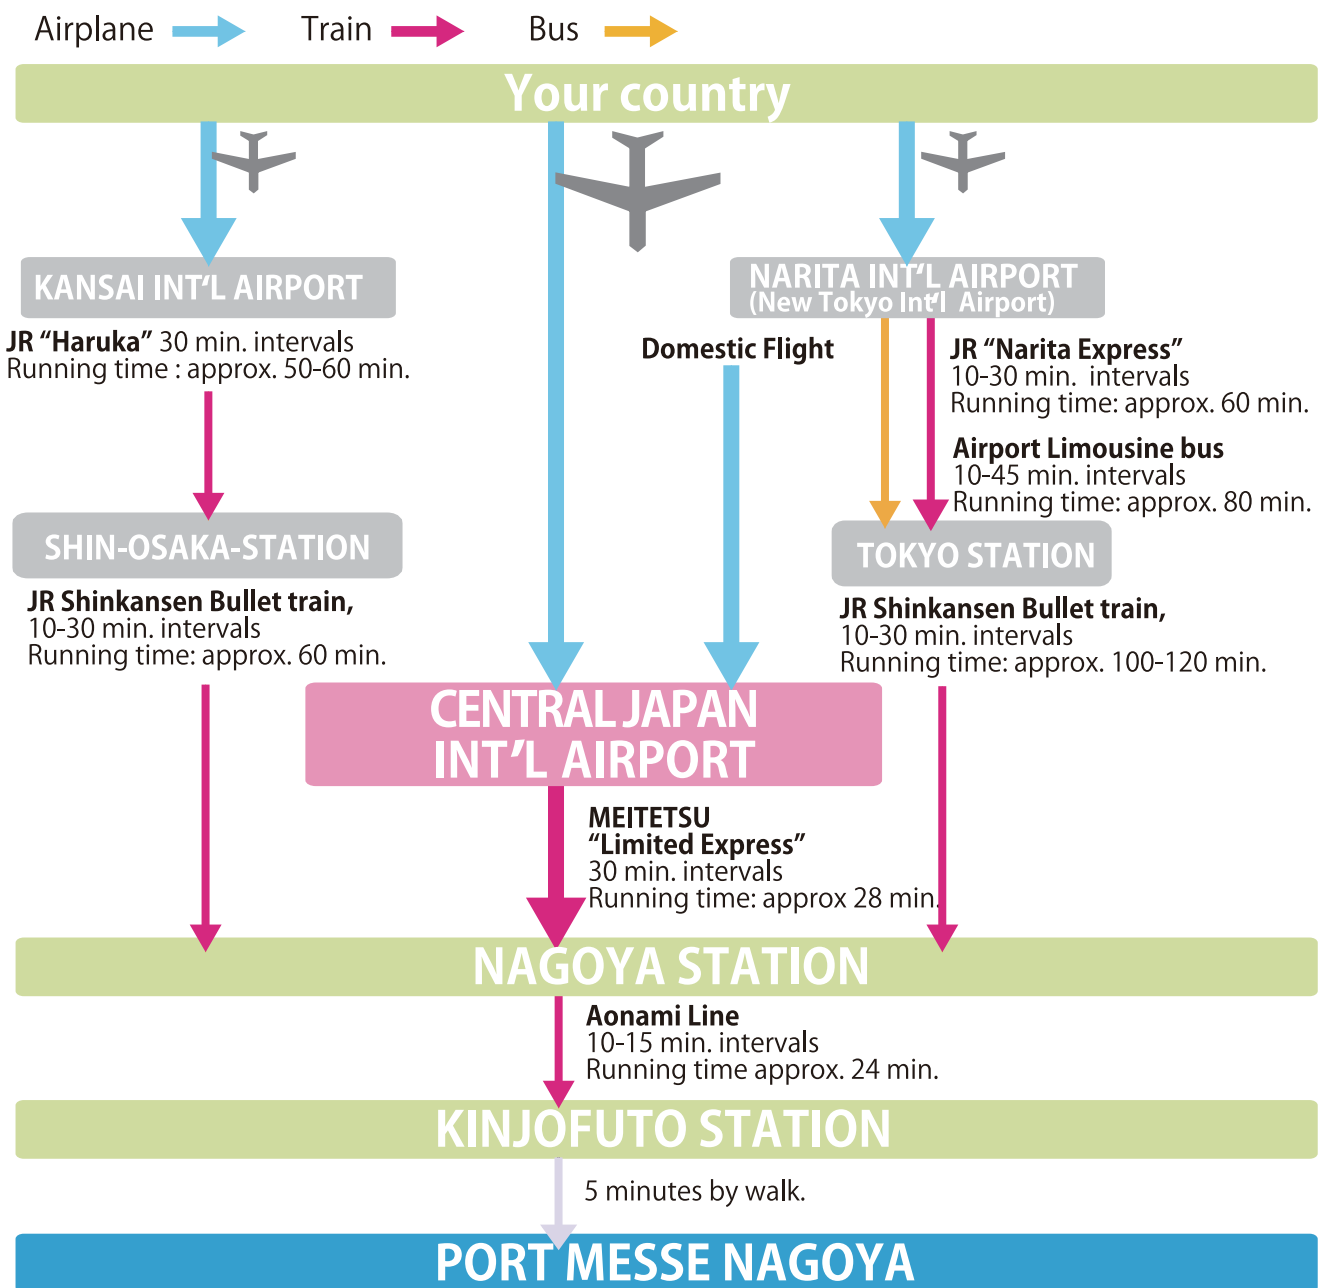

ACCESS

Venue

Port Messe Nagoya (Nagoya Int'l Exhibition Hall)

2-2 Kinjyo-futo, Minato-ku, Nagoya, Japan
 Postal Code 455-0848
 Tel: +81-52-735-4831

About the facility

Nagoya International Exhibition Hall, commonly known as "Port Messe Nagoya," is located in the southwest of Nagoya City. Aonami Line connects Nagoya Station with Kinjo-futo Station, the nearest station to Port Messe Nagoya, and provides the most convenient access from Nagoya station to Port Messe Nagoya.