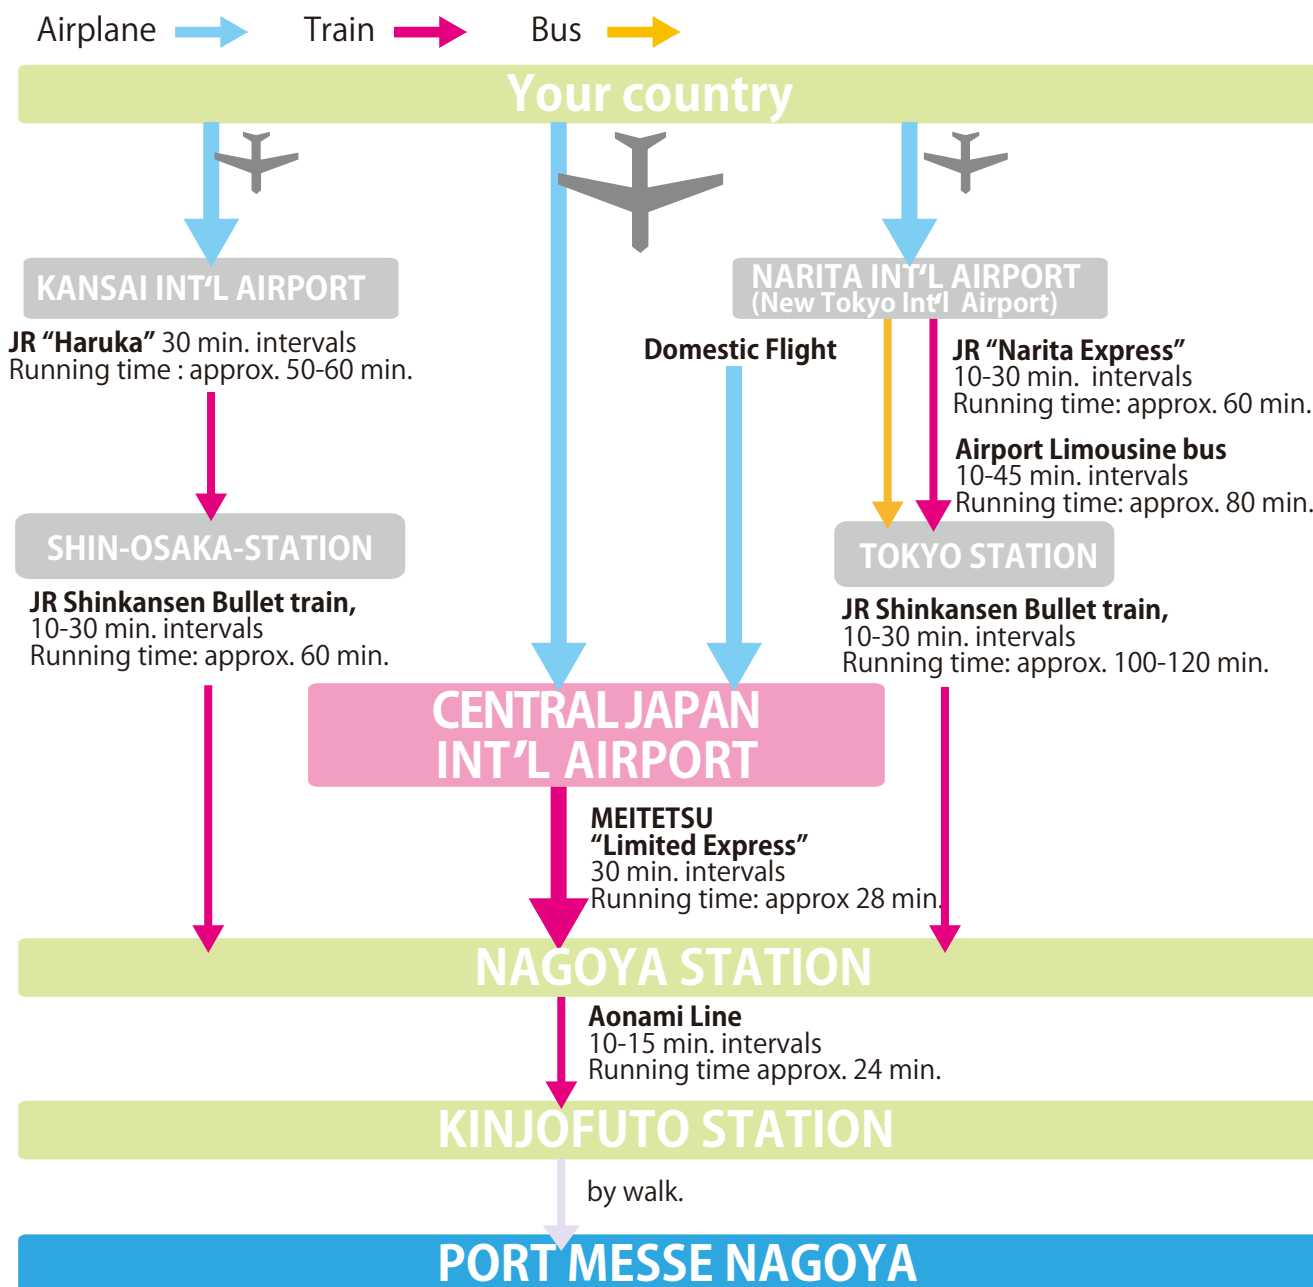

# ACCESS

## Venue

### Port Messe Nagoya

2-2 Kinjo-futo, Minato-ku, Nagoya, Japan Postal Code 455-0848  
Tel:+81-52-398-1771

## About the facility

Port Messe Nagoya is located in the southwest of Nagoya city. Aonami Line connects Nagoya Station with Kinjo-futo Station, the nearest station to Port Messe Nagoya, and provides the most convenient access from Nagoya station to Port Messe Nagoya.